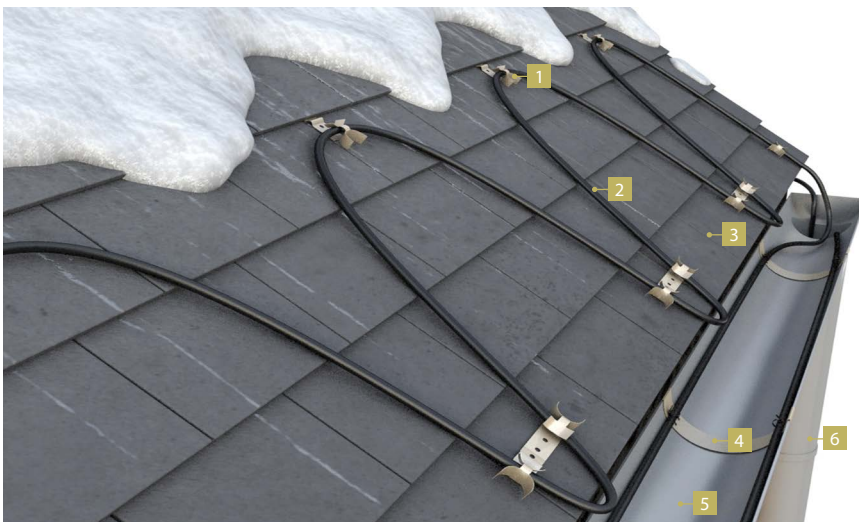

Warmup Self Regulating Cable

Overview

The Warmup Self Regulating Cable protects against dangerous build-up of snow and ice on roofs, within gutters and downpipes and prevents pipes from freezing. The oval 10.5mm by 6mm self-regulating cable is insulated with a UV stable thermoplastic elastomer, ensuring its durable and simple to fit.

During the winter months, when the temperature drops and snow fall increases, roofs, gutters and downpipes are at risk of damage from ice and snow. Ice dams can form along the edge of pitched roofs, causing pooling of snow melt and a destructive freeze-thaw cycle that can lift tiles, leading to leaks. Untreated, the snow melt can refreeze in gutters and downpipes potentially overloading them or causing dangerous icicles to form as snow melt trickles over the edge.

The Warmup Self-Regulating Cable de-ices roofs and gutters, controlling snow build up and eliminating the damaging freeze-thaw cycle by creating a clear drainage path for the snow melt to flow away. The cables adaptive heat output provides an energy efficient solution, increasing its heat output when needed the most and reducing its heat output as the roof clears and its temperature increases.

The world's best-selling floor heating brand™

Features

- Self Regulating Cable can be cut to length without affecting its performance making it easy to install the exact cable length
- Can also be used to provide trace heating for pipes to prevent them freezing or boilers from shutting down
- The thermoplastic elastomer coating on the cable is UV Resistant preventing premature aging due to exposure
- FIMKO Approved and CE and UKCA marked meeting the highest safety standards for ultimate peace of mind
- 10 Year Warranty